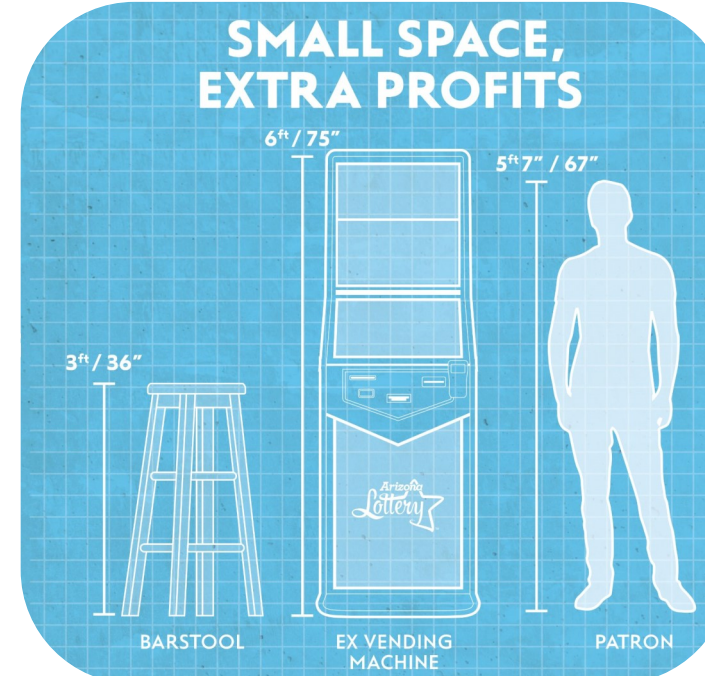

PLAYERS CLUB PROMOTION

$500,000 Scratchers Cash

From July 1 to September 30, 2023, players can enter eligible Scratchers tickets for a chance to win $500,000! Plus, each month 10 lucky winners will receive $500 worth of Scratchers tickets!

IS IT YOUR TIME TO GROW YOUR BUSINESS?

This Vending Machine Might Be Right For You

The PlayCentral Express (PCT EX) vending machine is a touchscreen terminal offering players a quick and easy way to buy all draw, Quick Draw™ and Fast Play™ games.

The self-service PCT EX allows players to purchase games through an engaging experience on an HD touchscreen and it has a multimedia display for point of sale messaging. In addition to taking cash, this machine accepts debit cards with no fees to you. Players can scan their play slips just as they can with you in line. They can also check their tickets. The shopping cart function creates a familiar shopping experience for the players as well.

This machine can be a valuable asset for you as a retailer especially with the fast growing jackpots that create long lines at your registers. In addition to the vending machine, you may also be eligible for a Media Player which displays the Quick Draw drawings live! Media servers are great for social venues such as lodges, bars, restaurants, and stores with seating areas.

What are you waiting for?
Ask your Territory Manager for more details.

PCT EX Specifications

22.25"W x 20.75"D x 74.75"H
Input Voltage Range 90–260VAC